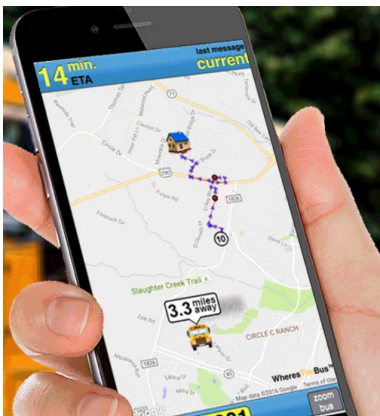

Where's the Bus

- Please ensure that your student is assigned on a bus before you create an account
- Parents must create an account or Sign In
- Please enter your students Name and ID Number
- Please download the Where's the Bus App